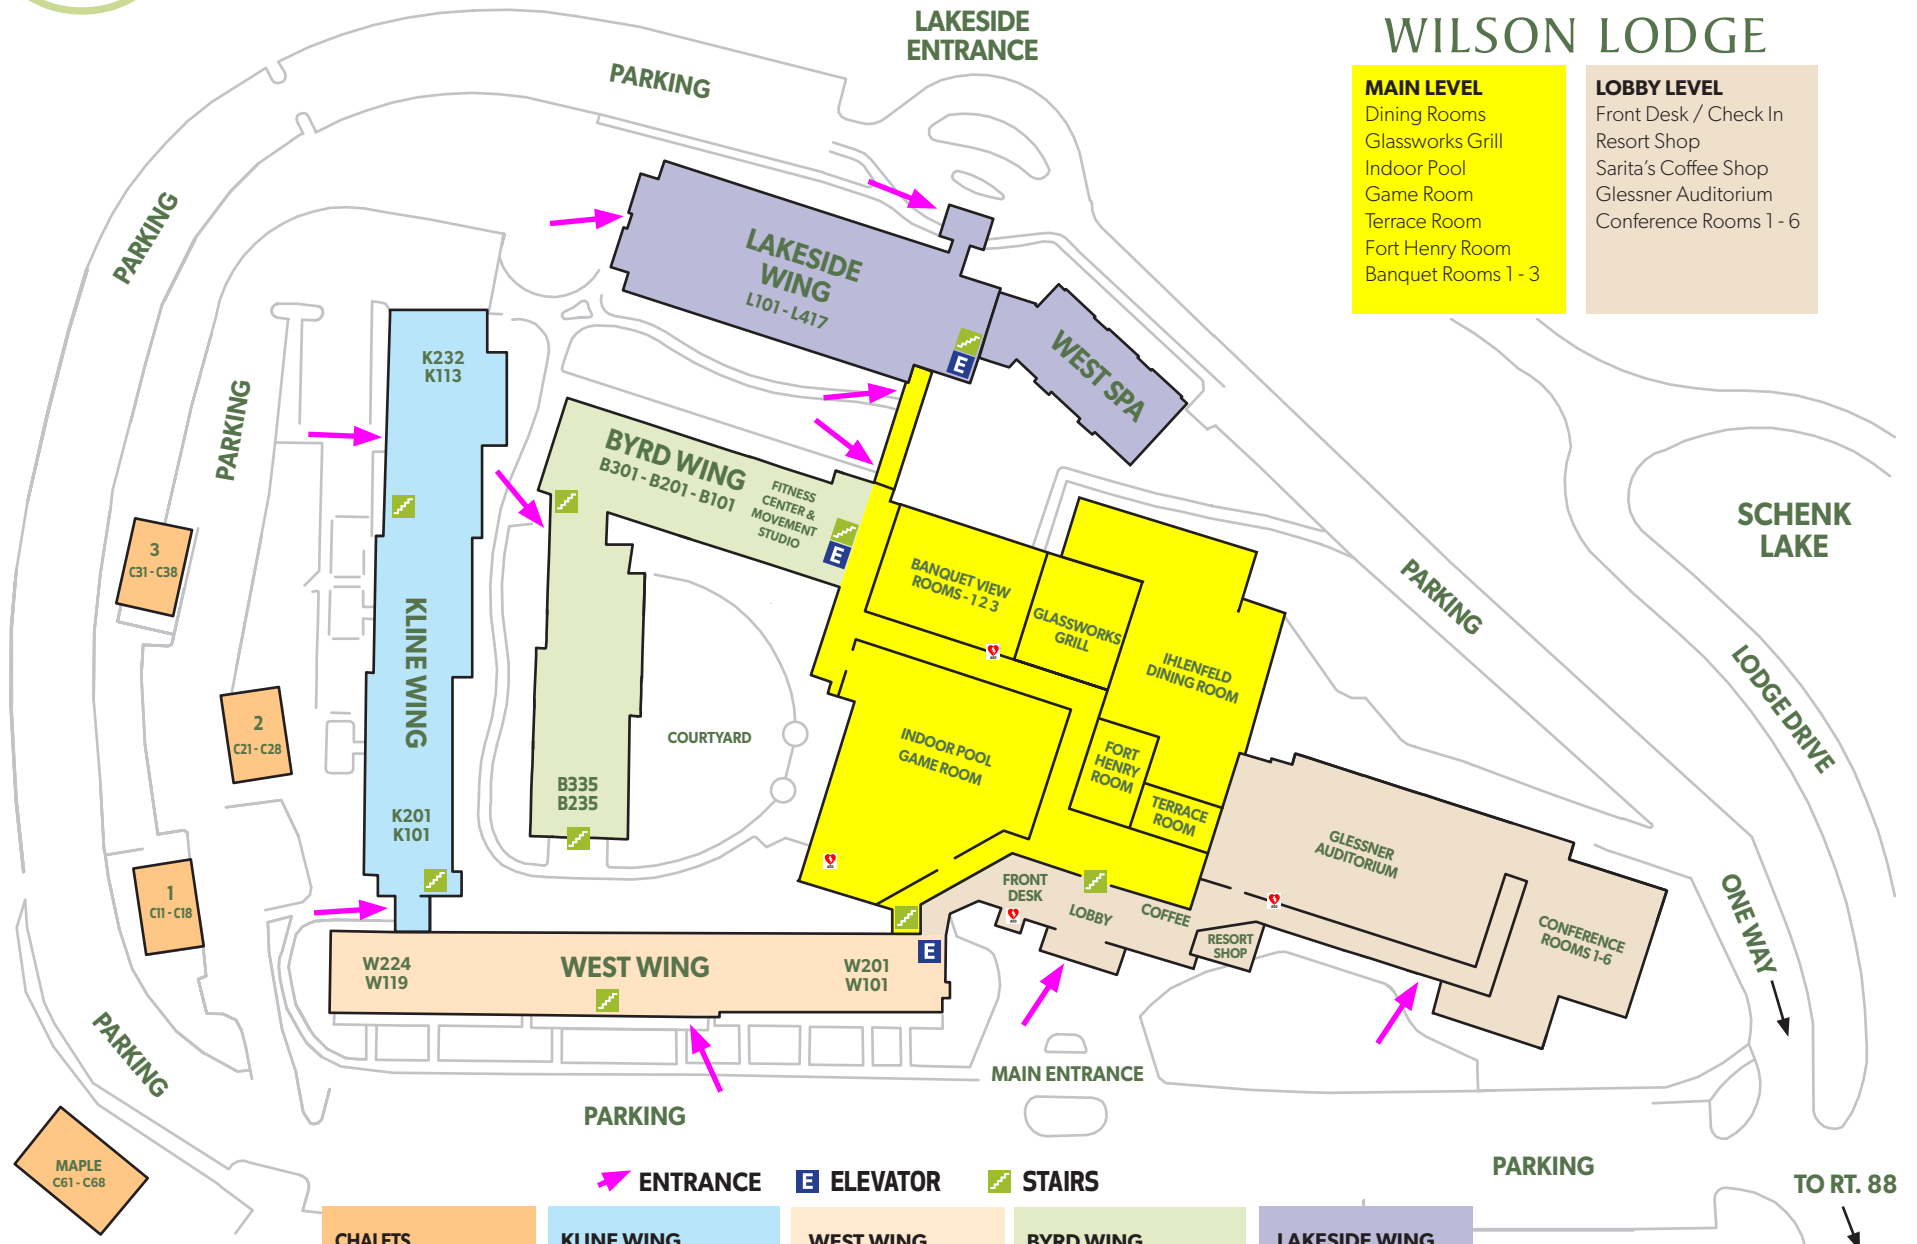

Glass Shop & Museum
 Farmhouse Sweets & Treats Shoppe

Picnic Overlook
 Sites 2-6

Schenk Lake
 Pedal Boats
 Aqua Cycles
 Fishing
 Kayaks

Wilson Lodge
 Lodge/Cottage Check-in
 Resort Shop
 Restaurants & Coffee
 The West Spa

Speidel Cottages

Susan Wheeler House
 Palmer House

Speidel Golf Club Entrance

Speidel Cottages Entrance

COTTAGELOCATOR

Cottage Area A:		Z	Zelkova
A	Azalea	K	Kalmia
O	Oak	WA	Waddington
BE	Beech	L	Laurel
B	Bluet	AS	Ash
Q	Quince	Cottage Area B:	
CH	Chestnut	I	Ivy
C	Clover	J	Juniper
R	Redbud	H	Hawthorn
D	Daisy	AR	Aster
S	Sumac	DO	Daffodil
DO	Dogwood	GI	Ginkgo
E	Edelwiess	FO	Forsythia
T	Tulip	HO	Holly
EL	Elderberry	LI	Lilac
F	Fern	RH	Rhododendron
U	Ulmus	MA	May
G	Goldenrod	CB	Chambers
V	Viburnum	HE	Hess
W	Willow		
Y	Yucca		
M	Maple Chalet (adjacent to Wilson Lodge)		

MAP LEGEND

- Information
- Restrooms
- Dining/Restaurant
- Automated External Defibrillator
- Snack Bar
- Reserved Picnic Sites
- Recycling Drop-off

Route 88 North
 To West Liberty
 To Bethany

To Wheeling
 Warden Run Road
 Falls Entrance

WILSON LODGE

MAIN LEVEL

- Dining Rooms
- Glassworks Grill
- Indoor Pool
- Game Room
- Terrace Room
- Fort Henry Room
- Banquet Rooms 1 - 3

LOBBY LEVEL

- Front Desk / Check In
- Resort Shop
- Sarita's Coffee Shop
- Glessner Auditorium
- Conference Rooms 1 - 6