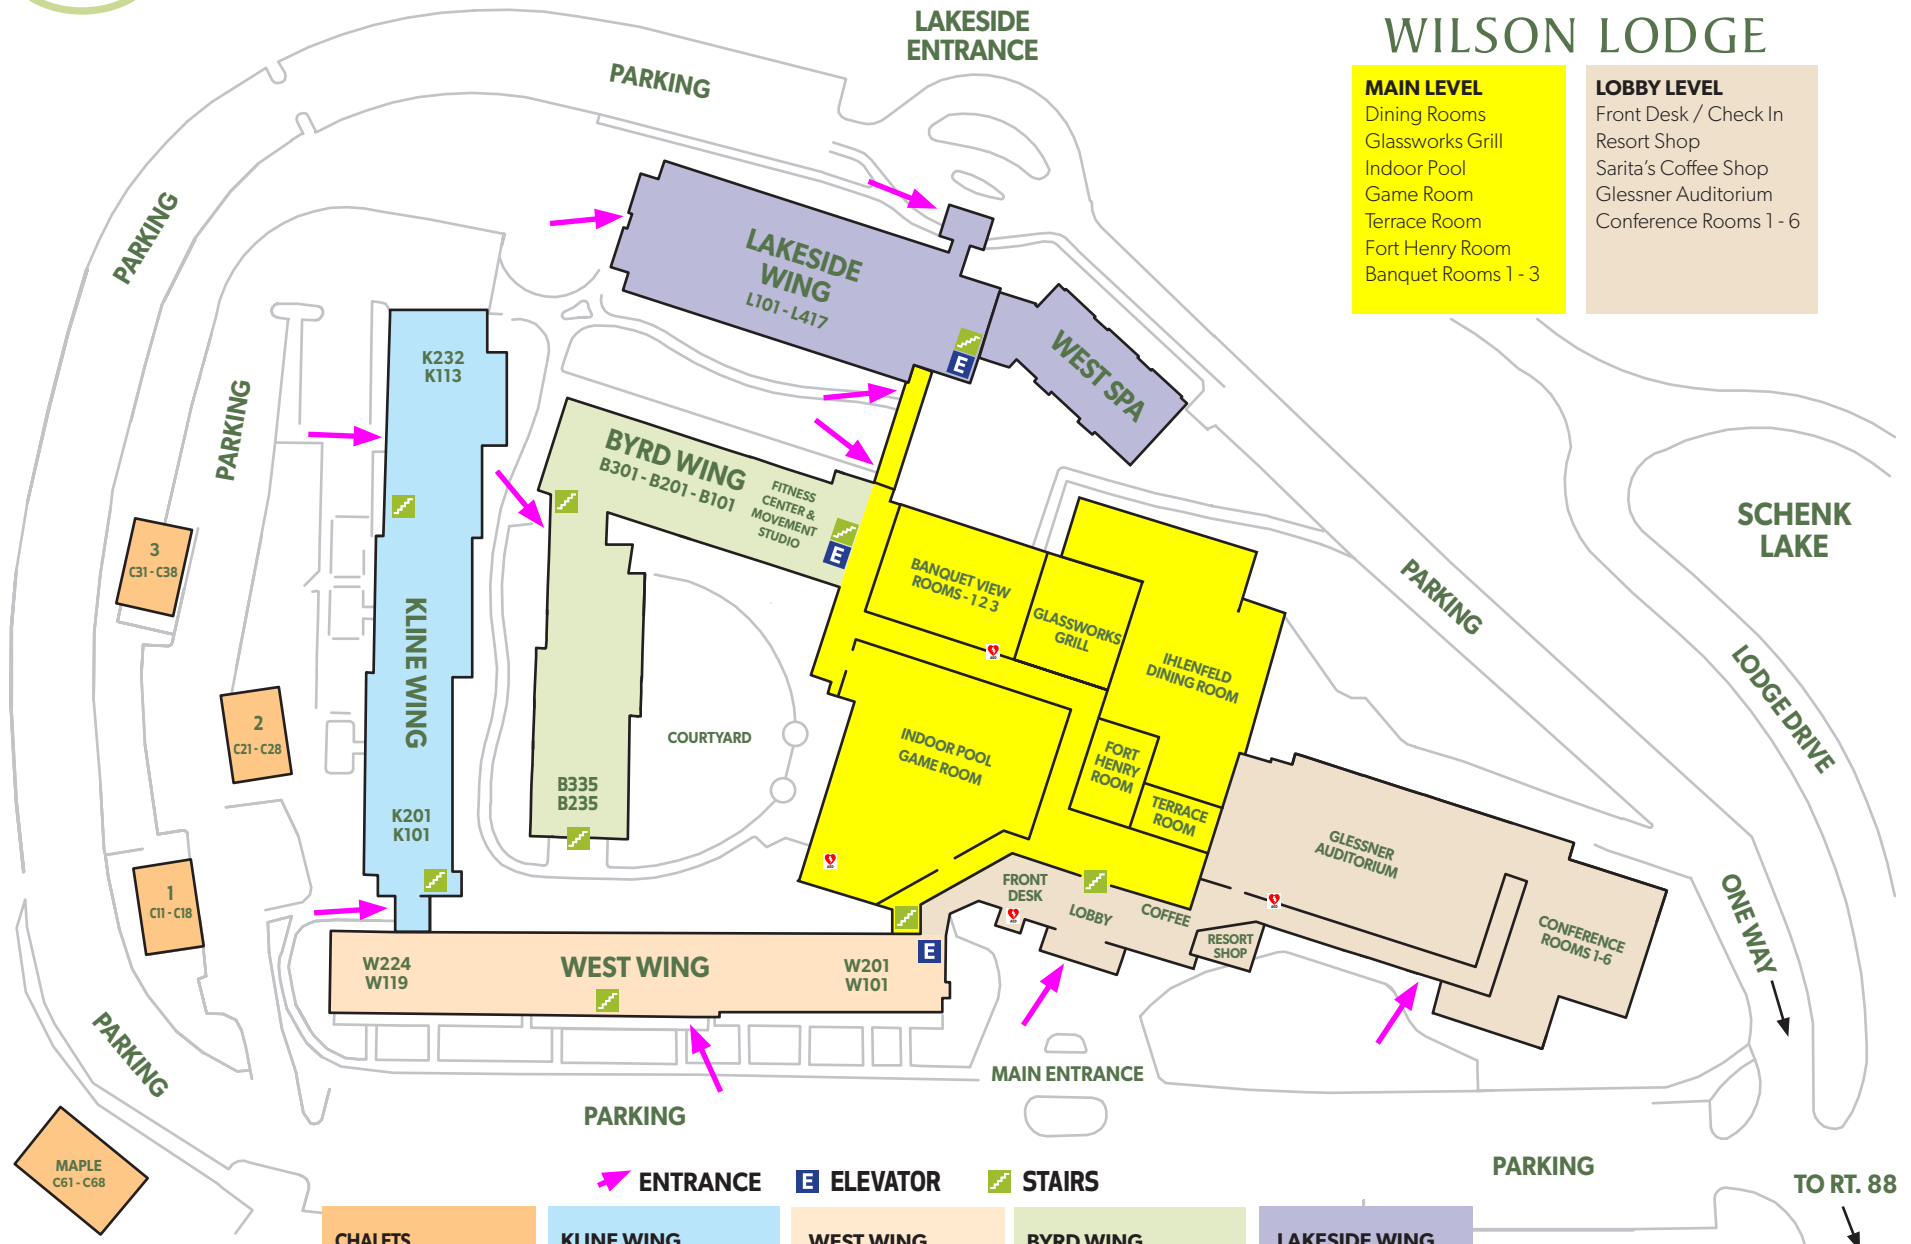

COTTAGE LOCATOR

Cottage Area A:		Z	Zelkova
A	Azalea	K	Kalmia
O	Oak	WA	Waddington
BE	Beech	L	Laurel
B	Bluet	AS	Ash
Q	Quince	Cottage Area B:	
CH	Chestnut	I	Ivy
C	Clover	J	Juniper
R	Redbud	H	Hawthorn
D	Daisy	Cottage Area C:	
S	Sumac	AR	Aster
DO	Dogwood	DA	Daffodil
E	Edelweiss	GI	Ginkgo
T	Tulip	FO	Forsythia
EL	Elderberry	HO	Holly
F	Fern	LI	Lilac
U	Ulmus	RH	Rhododendron
G	Goldenrod	MA	May
V	Viburnum	CB	Chambers
W	Willow	HE	Hess
Y	Yucca		
M	Maple Chalet (adjacent to Wilson Lodge)		

Route 88 North
To West Liberty
To Bethany

WILSON LODGE

MAIN LEVEL

- Dining Rooms
- Glassworks Grill
- Indoor Pool
- Game Room
- Terrace Room
- Fort Henry Room
- Banquet Rooms 1 - 3

LOBBY LEVEL

- Front Desk / Check In
- Resort Shop
- Sarita's Coffee Shop
- Glessner Auditorium
- Conference Rooms 1 - 6

CHALETS
 Outside Entry
 Chalet 1 - Rooms C11 - C18
 Chalet 2 - Rooms C21 - C28
 Chalet 3 - Rooms C31 - C38

KLINE WING
 Rooms K101 - K232
 Chalet Access

WEST WING
 Rooms W201 - W224
 Outside Entry
 Rooms W101 - W119

BYRD WING
 Rooms B101 - B335
 Resort Sales Office
 Fitness Center &
 Movement Studio

LAKESIDE WING
 Rooms L101 - L417
 The West Spa
 The West Spa Patio

ENTRANCE ELEVATOR STAIRS

TO RT. 88