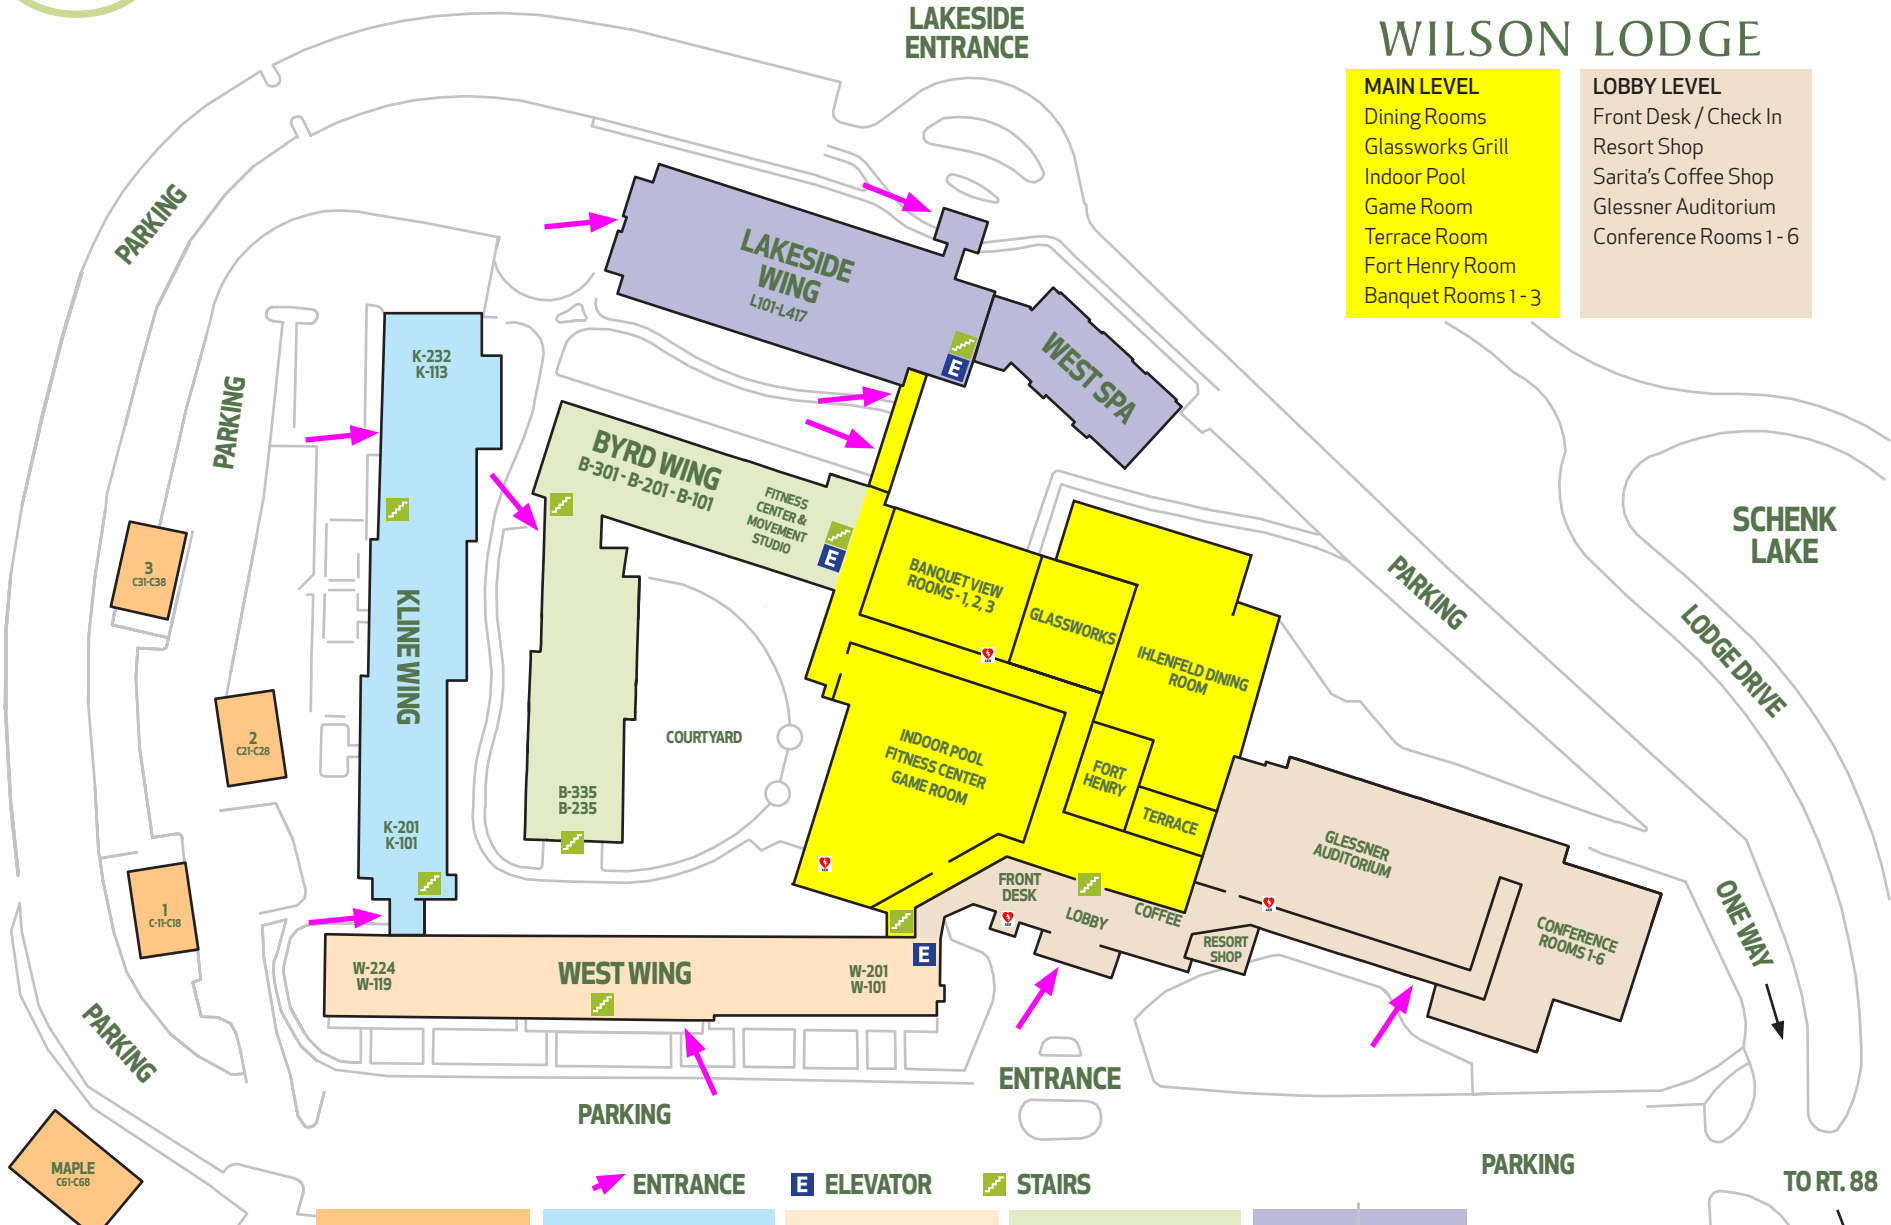

## Hilltop Area & Gardens

Mansion Museum  
 Palm Room, Garden Center & Amphitheater  
 Garden Bistro  
 Farmhouse Sweets & Treats Shoppe  
 Glass Shop & Museum

## MAP LEGEND

- Information
- Restrooms
- Dining/Restaurant
- Automated External Defibrillator
- Snack Bar
- Reserved Picnic Sites
- Recycling Drop-off

Route 88 North  
 To West Liberty  
 To Bethany

# WILSON LODGE

- MAIN LEVEL**
- Dining Rooms
  - Glassworks Grill
  - Indoor Pool
  - Game Room
  - Terrace Room
  - Fort Henry Room
  - Banquet Rooms 1 - 3

- LOBBY LEVEL**
- Front Desk / Check In
  - Resort Shop
  - Sarita's Coffee Shop
  - Glessner Auditorium
  - Conference Rooms 1 - 6